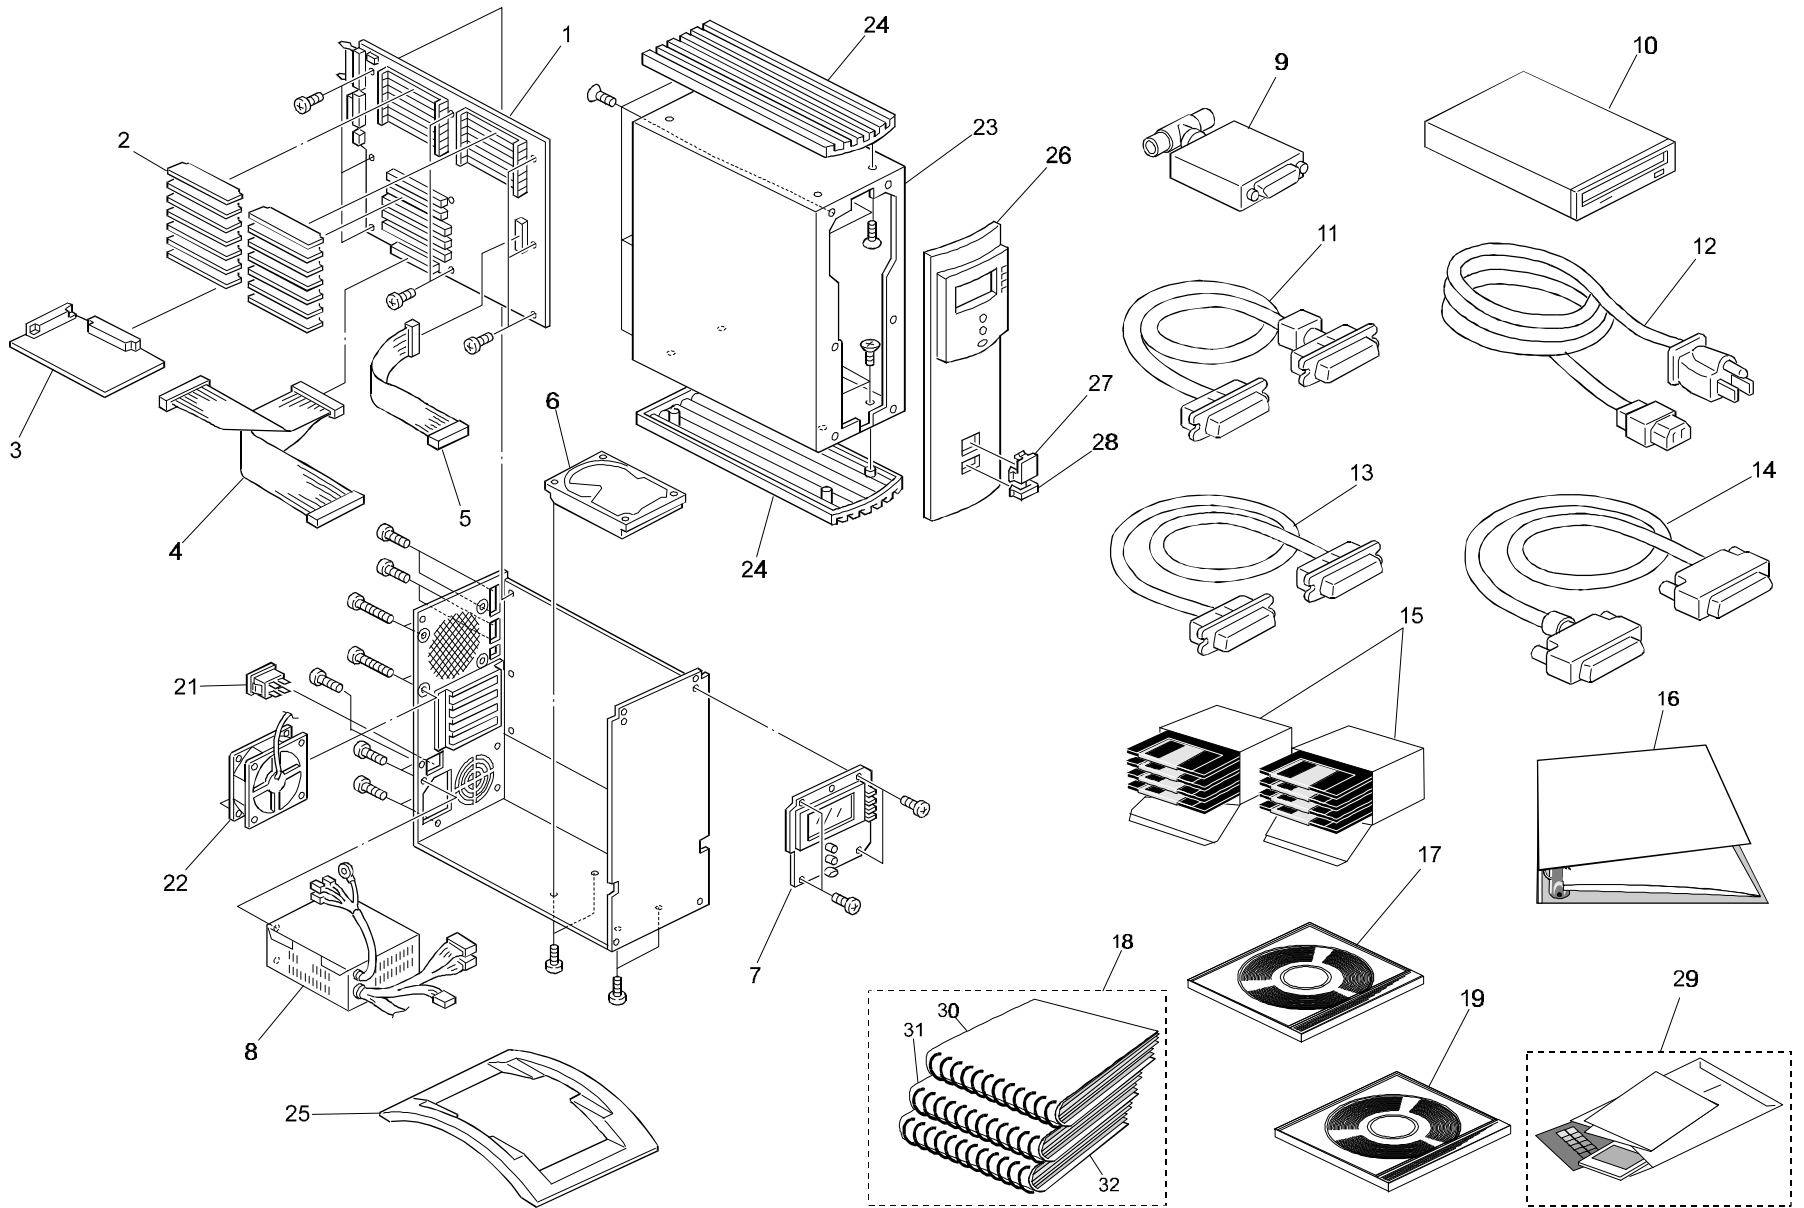

INDEX to PARTS CATALOG

1.EXTERIOR (A724)	2
Parts Index	5

1. EXTERIOR (A724)

1. EXTERIOR (A724)

Index No.	Part No.	Description	Q'ty Per Assembly
# 1	A724 5142	Mother Board W/O SIMMS	1
# 2	A724 5072	4MB SIMM	4
# 2	A724 5071	8MB SIMM	4
# 2	A724 5120	32MB SIMM	4
# 3	A724 5070	XJ - R Video Board (for A109)	1
# 3	A724 5148	XJ - R1 Video Board (for A105)	1
4	A724 5077	SCSI Internal Harness	1
5	A724 5079	User I/F Board Harness	1
# 6	A724 5097	540MB SCSI HDD W/O S/W	1
6	A724 5093	1GB SCSI HDD W/O S/W	1
6	A724 5094	2GB SCSI HDD W/O S/W	1
# 7	A724 5069	User Interface Board	1
# 8	A724 5075	Power Supply Unit	1
9	A724 5112	AUI/BNC Transceiver	1
#10	A724 5074	CD ROM Drive - External	1
11	A583 6008	SCSI Cable	1
12	A583 6009	Power Supply Cord - USA	1
12	A583 6010	Power Supply Cord - Int'l	1
12	A583 6011	Power Supply Cord - UK	1
13	A724 5080	36Pin Centronics Cable	1
14	A724 5078	Video Interface Harness	1
15	A724 5081	Disk Pack User S/W and Adobe Driver Mac/Win - English	1
15	A724 5099	Disk Pack User S/W and Adobe Driver Mac/Win - French	1
15	A724 5105	Disk Pack User S/W and Adobe Driver Mac/Win - German	1
16	A724 5096	Service Manual - English	1
17	A724 5150	XJ-R/R1 User Software CD ROM V1.2	1
18	A724 5084	Operating Instructions - English	1
18	A724 5101	Operating Instructions - French	1
18	A724 5107	Operating Instructions - German	1
19	A724 5152	XJ-R System Software CD ROM V1.2	1
19	A724 5149	XJ-R1 System Software CD ROM V1.2	1
		#:Objective part for RMA	